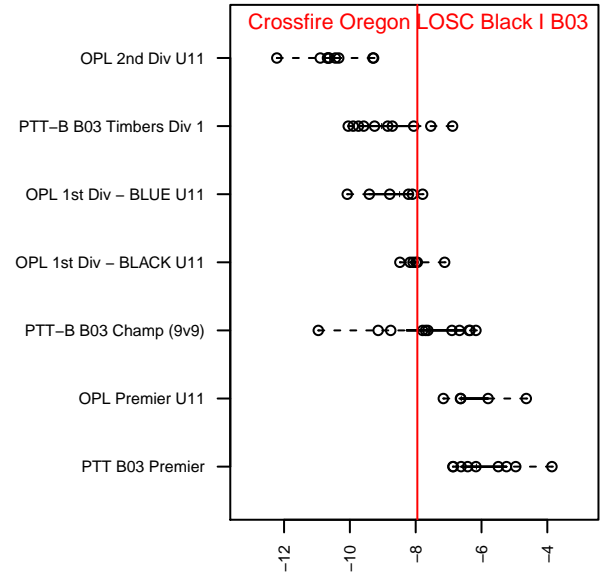

Crossfire Oregon LOSC Black I B03

Crossfire Oregon
 Lake Oswego, OR
 B03 total strength=305
 attack=0.31 defense=0.11
 fall league = OPL 1st Div – BLACK U11
 spr league = Spr OPL Willamette Div U11

alt names used:
 Crossfire OR Lake Oswego SC 03 Black I
 CROSSFIRE OREGON LOSC MONCHENGLA
 Crossfire Oregon LOSC Monchengladbach
 Crossfire OR LOSC B03
 Crossfire OR Lake Oswego SC 03 Black I
 Crossfire OR Lake Oswego SC 03 Black I

**attack and defense variance (black dot)
relative to other teams
and top 10 in region**

**attack and defense rating
relative to others at age
and all opponents in last 13 months**

Performance relative to 13 month average