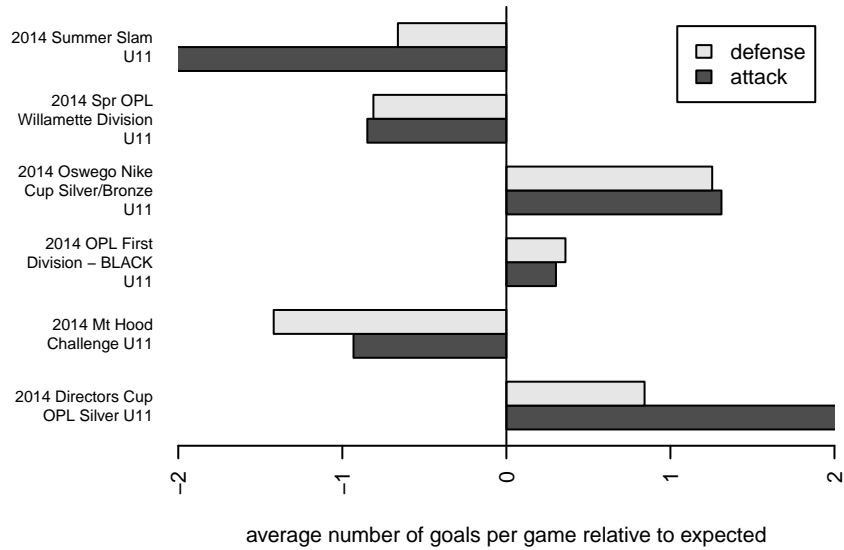

Crossfire Oregon LOSC Black I B03

Crossfire Oregon
 Lake Oswego, OR
 B03 total strength=305
 attack=0.31 defense=0.11
 fall league = OPL 1st Div – BLACK U11
 spr league = Spr OPL Willamette Div U11

alt names used:
 Crossfire OR Lake Oswego SC 03 Black I
 CROSSFIRE OREGON LOSC MONCHENGLA
 Crossfire Oregon LOSC Monchengladbach
 Crossfire OR LOSC B03
 Crossfire OR Lake Oswego SC 03 Black I
 Crossfire OR Lake Oswego SC 03 Black I

Venues played:
 2014 Oswego Nike Cup Silver/Bronze U11
 2014 Mt Hood Challenge U11
 2014 Summer Slam U11
 2014 OPL First Division – BLACK U11
 2014 Directors Cup OPL Silver U11
 2014 Spr OPL Willamette Division U11

**attack and defense variance (black dot)
relative to other teams
and top 10 in region**

**attack and defense rating
relative to others at age
and all opponents in last 13 months**

Performance relative to 13 month average