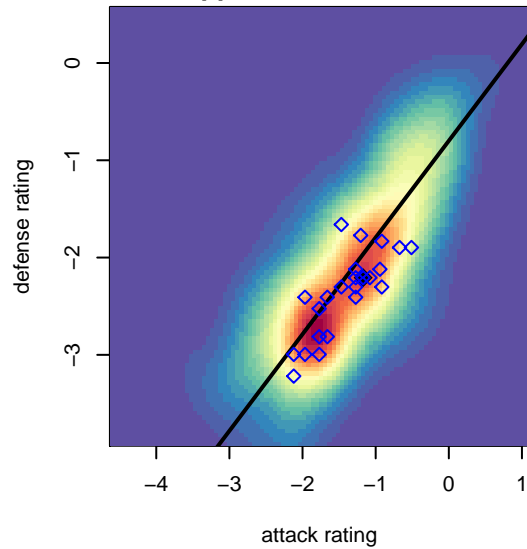

Crossfire Oregon LOSC Black I B03

Crossfire Oregon
 Lake Oswego, OR
 B03 total strength=305
 attack=0.31 defense=0.11
 fall league = OPL 1st Div – BLACK U11
 spr league = Spr OPL Willamette Div U11

alt names used:
 Crossfire OR Lake Oswego SC 03 Black I
 CROSSFIRE OREGON LOSC MONCHENGLA
 Crossfire Oregon LOSC Monchengladbach
 Crossfire OR LOSC B03
 Crossfire OR Lake Oswego SC 03 Black I
 Crossfire OR Lake Oswego SC 03 Black I

**attack and defense variance (black dot)
relative to other teams
and top 10 in region**

**attack and defense rating
relative to others at age
and all opponents in last 13 months**

Performance relative to 13 month average