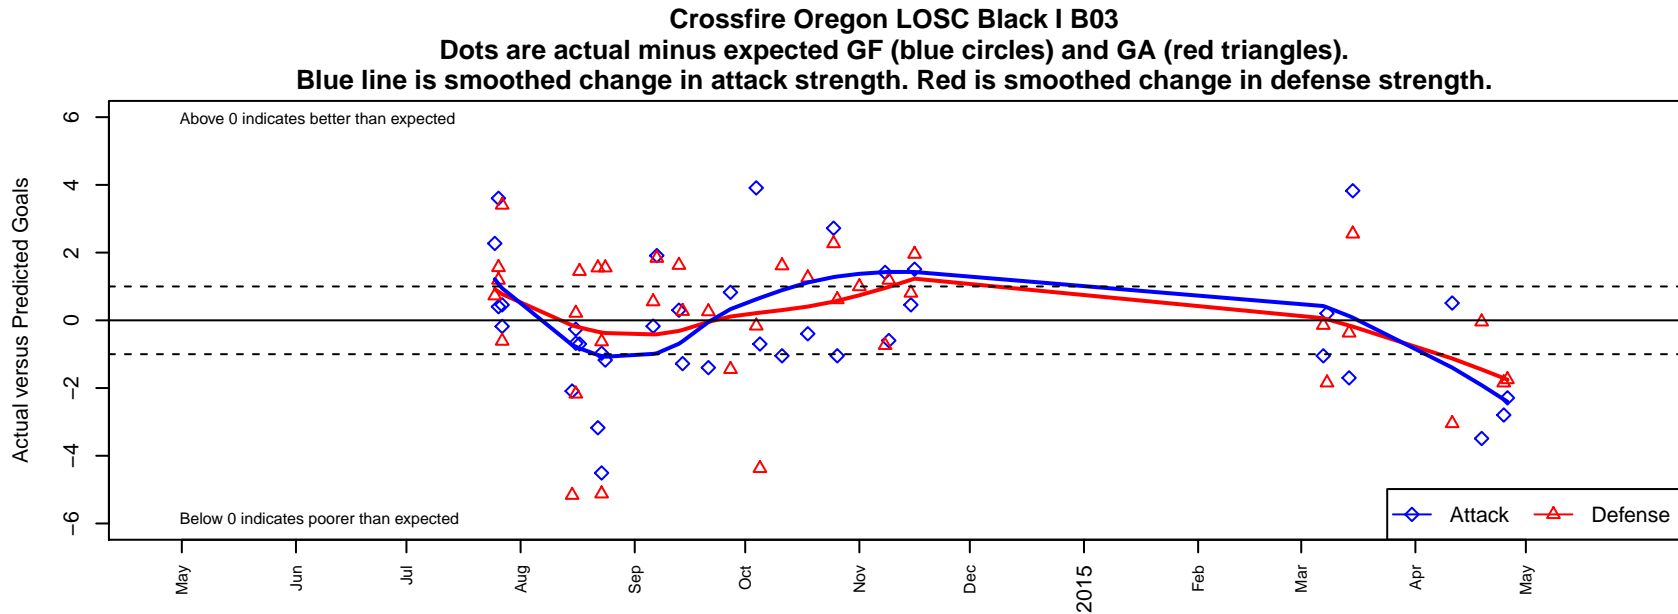

Crossfire Oregon LOSC Black I B03

Crossfire Oregon
 Lake Oswego, OR
 B03 total strength=305
 attack=0.31 defense=0.11
 fall league = OPL 1st Div – BLACK U11
 spr league = Spr OPL Willamette Div U11

alt names used:
 Crossfire OR Lake Oswego SC 03 Black I
 CROSSFIRE OREGON LOSC MONCHENGLA
 Crossfire Oregon LOSC Monchengladbach
 Crossfire OR LOSC B03
 Crossfire OR Lake Oswego SC 03 Black I
 Crossfire OR Lake Oswego SC 03 Black I

**attack and defense variance (black dot)
relative to other teams
and top 10 in region**

**attack and defense rating
relative to others at age
and all opponents in last 13 months**

Performance relative to 13 month average